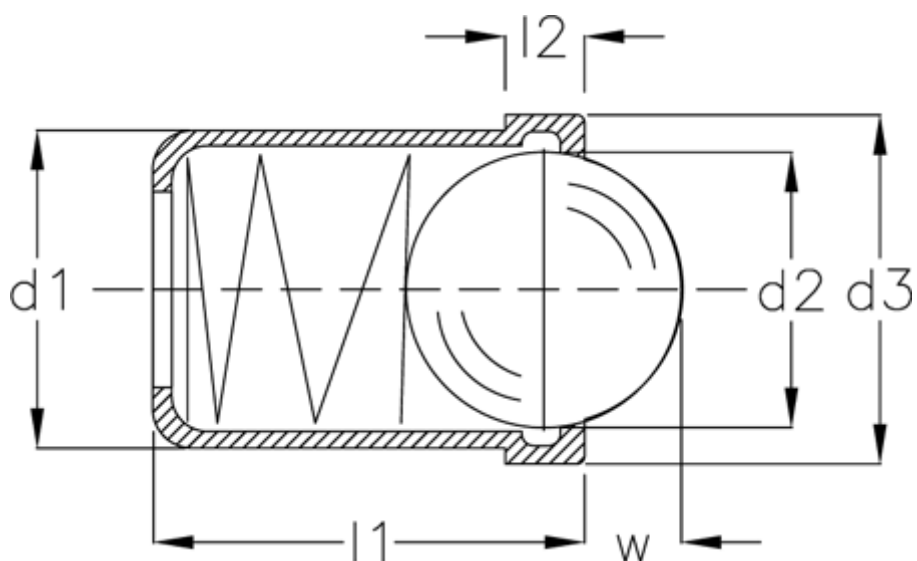

# Data Sheet

Article number: 208830021

Description: E+G  
Spring plunger GN 614-6-NI

## Measures

d1	= 6
d2	= 5.0
d3	= 6.5
l1	= 7.0
l2	= 1.0
Spring pressure N bottom	= 11.5
Spring pressure N top	= 5.5
W	= 1.6